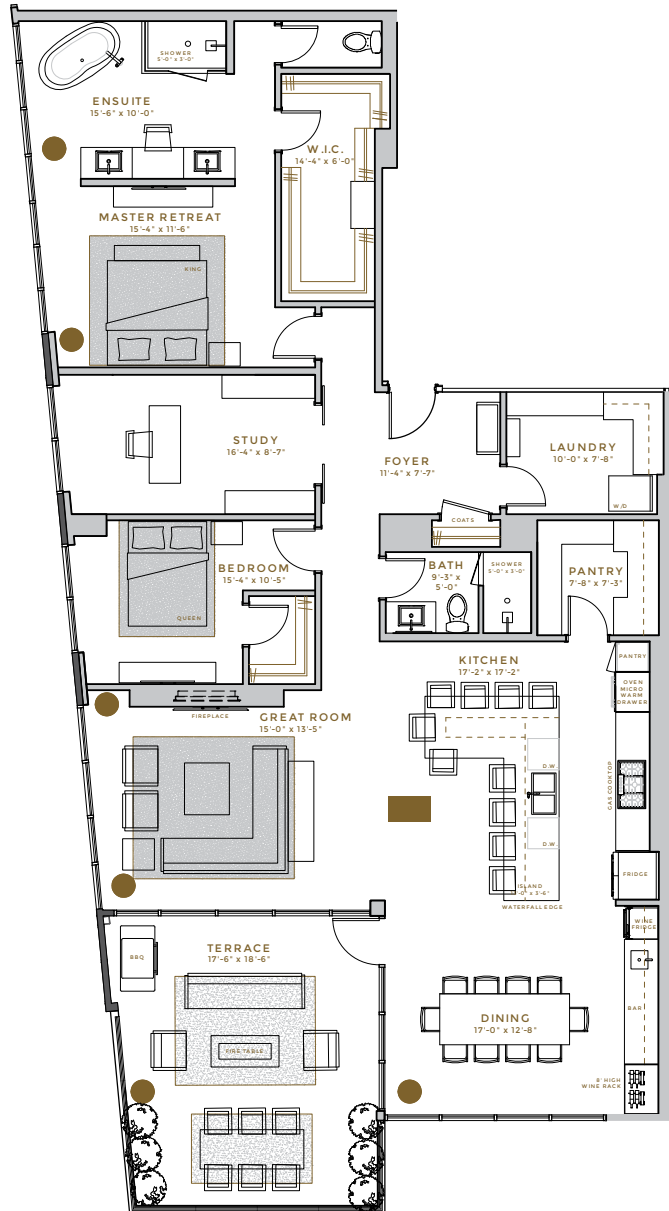

CENTRAL PARK WEST

Interior	2,024 sq.ft
Terrace	328 sq.ft.
Bedrooms	2 Bed + Den
Bathrooms	2
Exposure	SW

*Interior square footage and dimensions are based on preliminary architectural drawings and measurements. All measurements are estimated and may vary from the final.