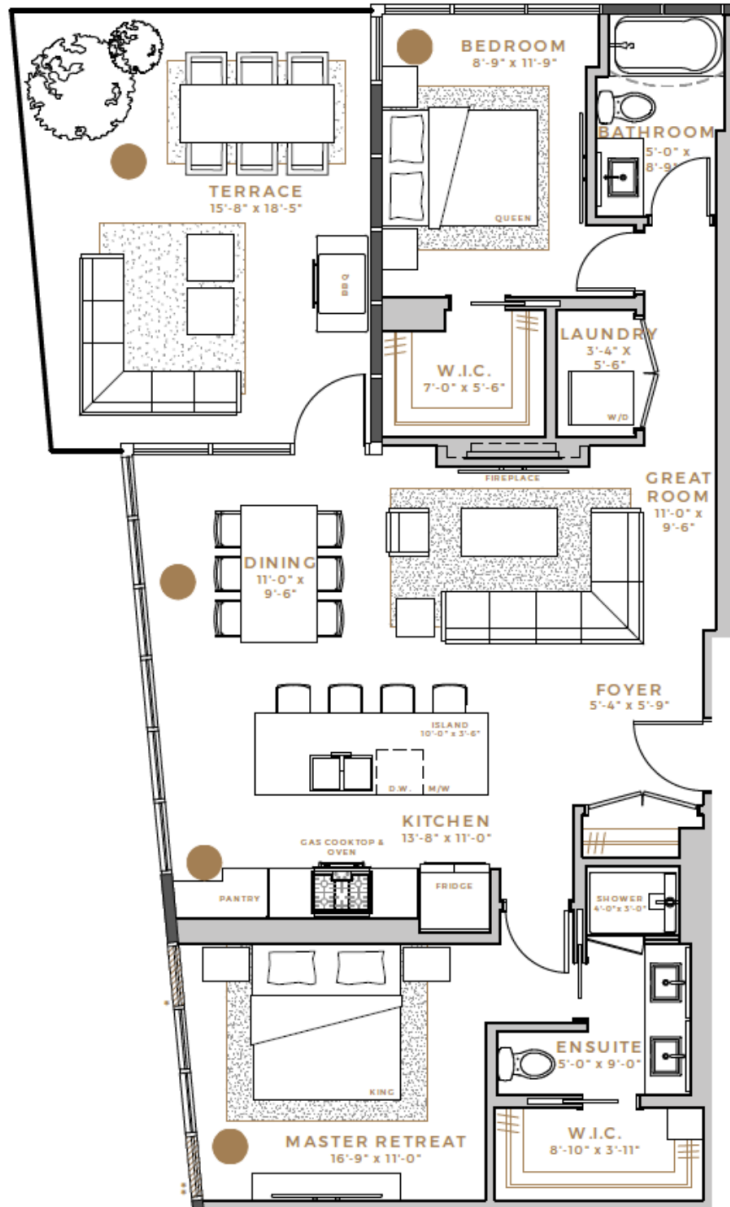

02 – MADISON

Interior	1,074 sq.ft.
Terrace*	273 sq.ft.
Bedrooms	2
Bathrooms	2
Exposure	W

*3rd Floor Terrace is 420 sq.ft.

*Interior square footage and dimensions are based on preliminary architectural drawings and measurements. All measurements are estimated and may vary from the final.