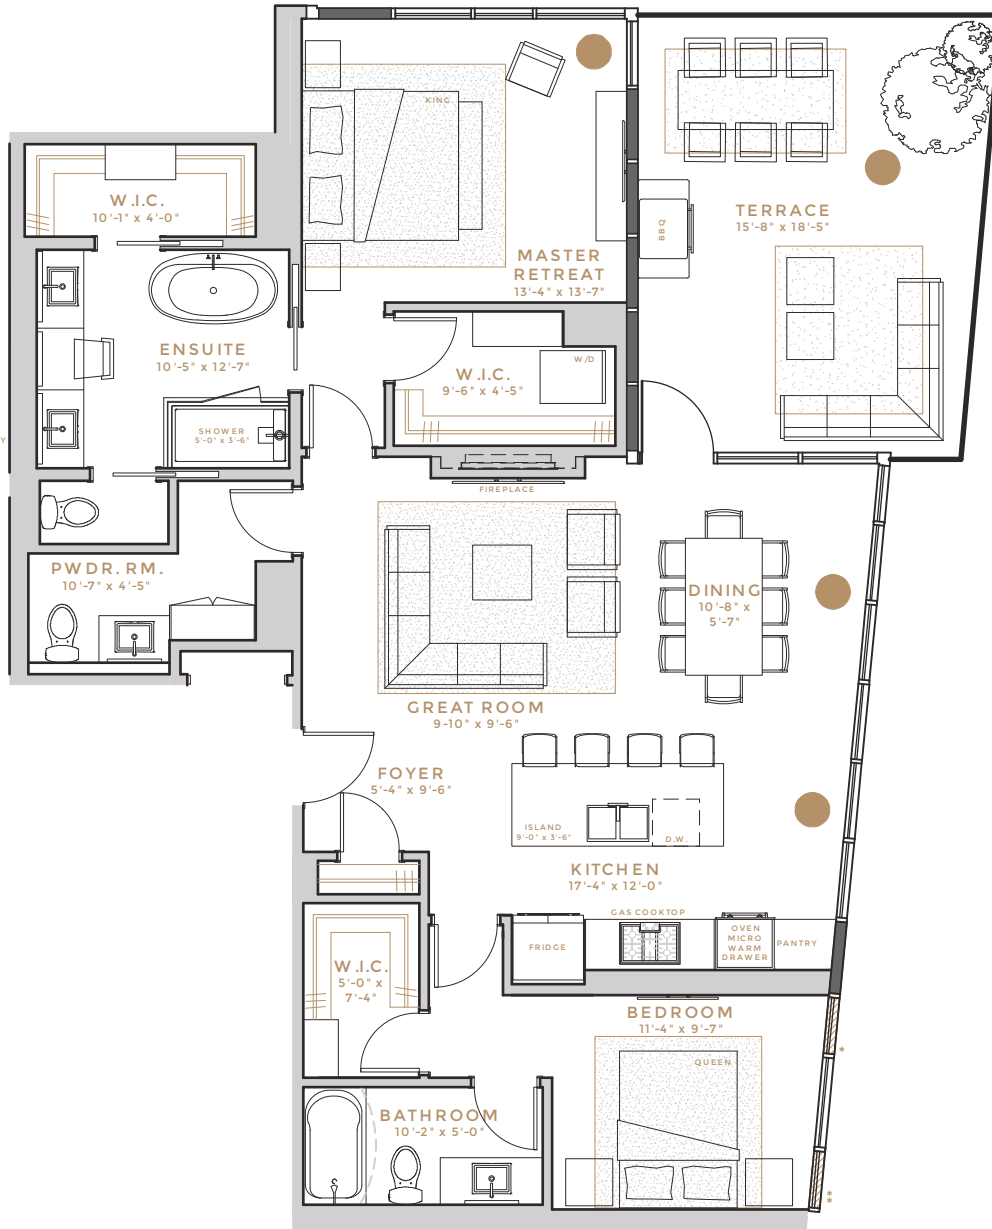

04- LEXINGTON

Interior	1,314 sq.ft.
Terrace	273 sq.ft.
Bedrooms	2 Bed
Bathrooms	2.5
Exposure	E

*Interior square footage and dimensions are based on preliminary architectural drawings and measurements. All measurements are estimated and may vary from the final.