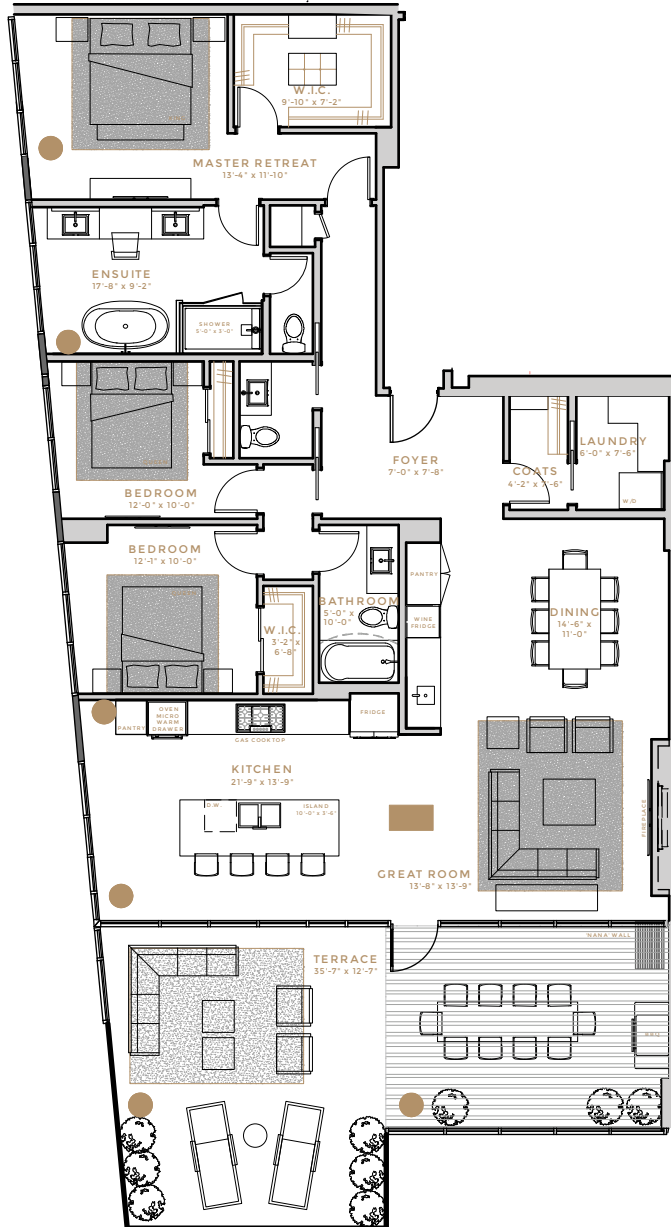

# CENTRAL PARK WEST

Interior	1,822 sq.ft
Terrace	563 sq.ft.
Bedrooms	3 Bed
Bathrooms	2.5
Exposure	SW

\*Interior square footage and dimensions are based on preliminary architectural drawings and measurements. All measurements are estimated and may vary from the final.