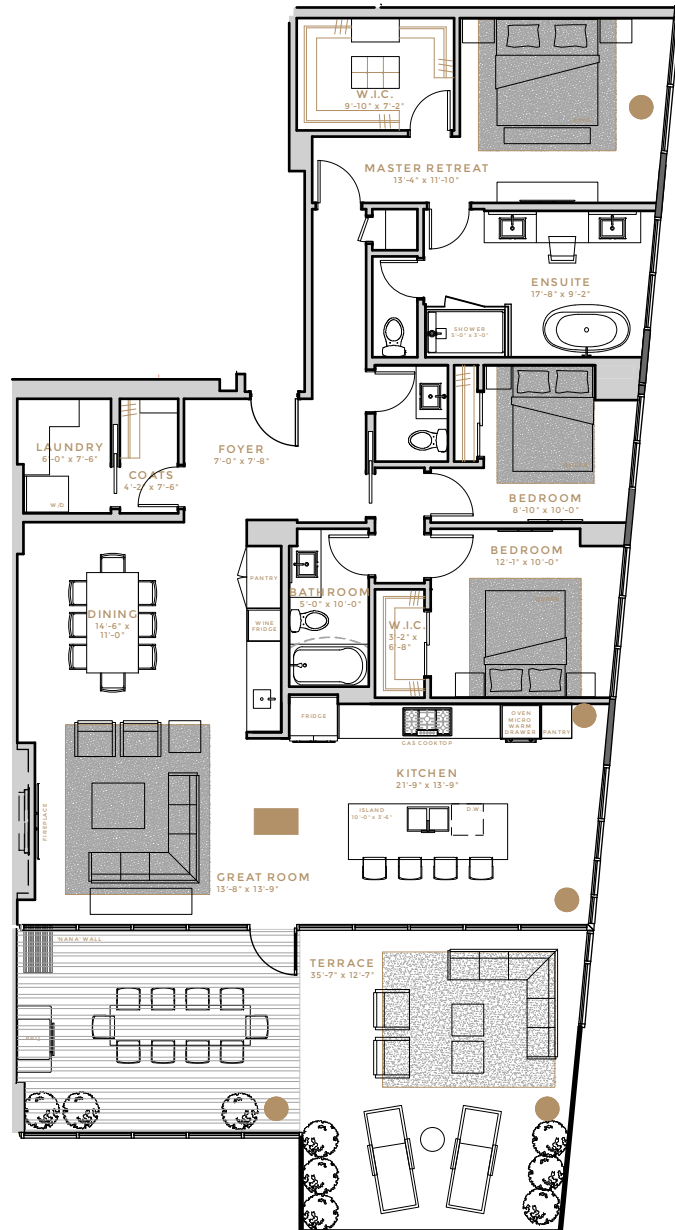

CENTRAL PARK EAST

Interior	1,822 sq.ft
Terrace	563 sq.ft.
Bedrooms	3 Bed
Bathrooms	2.5
Exposure	SE

*Interior square footage and dimensions are based on preliminary architectural drawings and measurements. All measurements are estimated and may vary from the final.